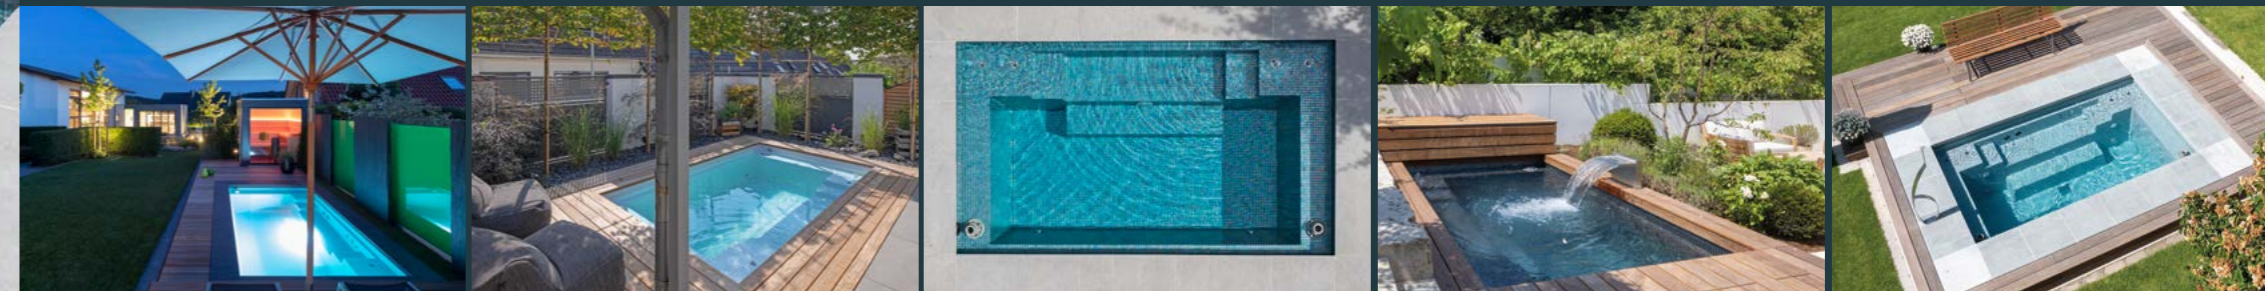

**RivieraPool®**

# CSIDE 37 L

Enjoy a beautiful sunset for two as you lounge alongside the comfortable entry along the long side of the pool. This intelligently designed pool entryway doubles as a comfortable seating area for you and someone dear to cozy up to as you cool off on a hot summer day.

# CSIDE 47

Experience sunbathing and swimming fun for the whole family right from the comfort of your own garden. Enjoy the cool, crisp, refreshing water as you lounge in comfort within your own little piece of paradise. Our CSIDE 47 offers subtle design that is sleek, chic, and stylish while also providing an unsurpassed ambience and elegance for you, your family, and your guests.