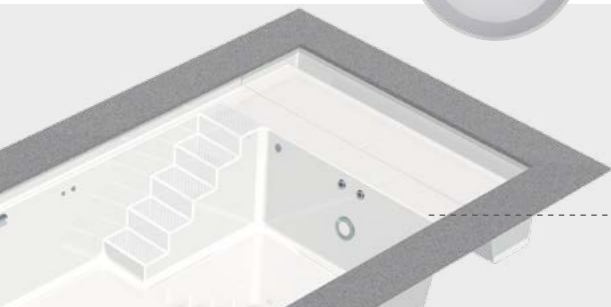

## WetLounge "RS" – "Roller Shutter Shaft"

The Linear RS, a classic reimagined. With the roller shutter and stairs situated on one side, there is ample space opposite for ultimate freedom: whether it is for a counter-current system or an infinity edge, the possibilities are endless. This is innovation at its finest.