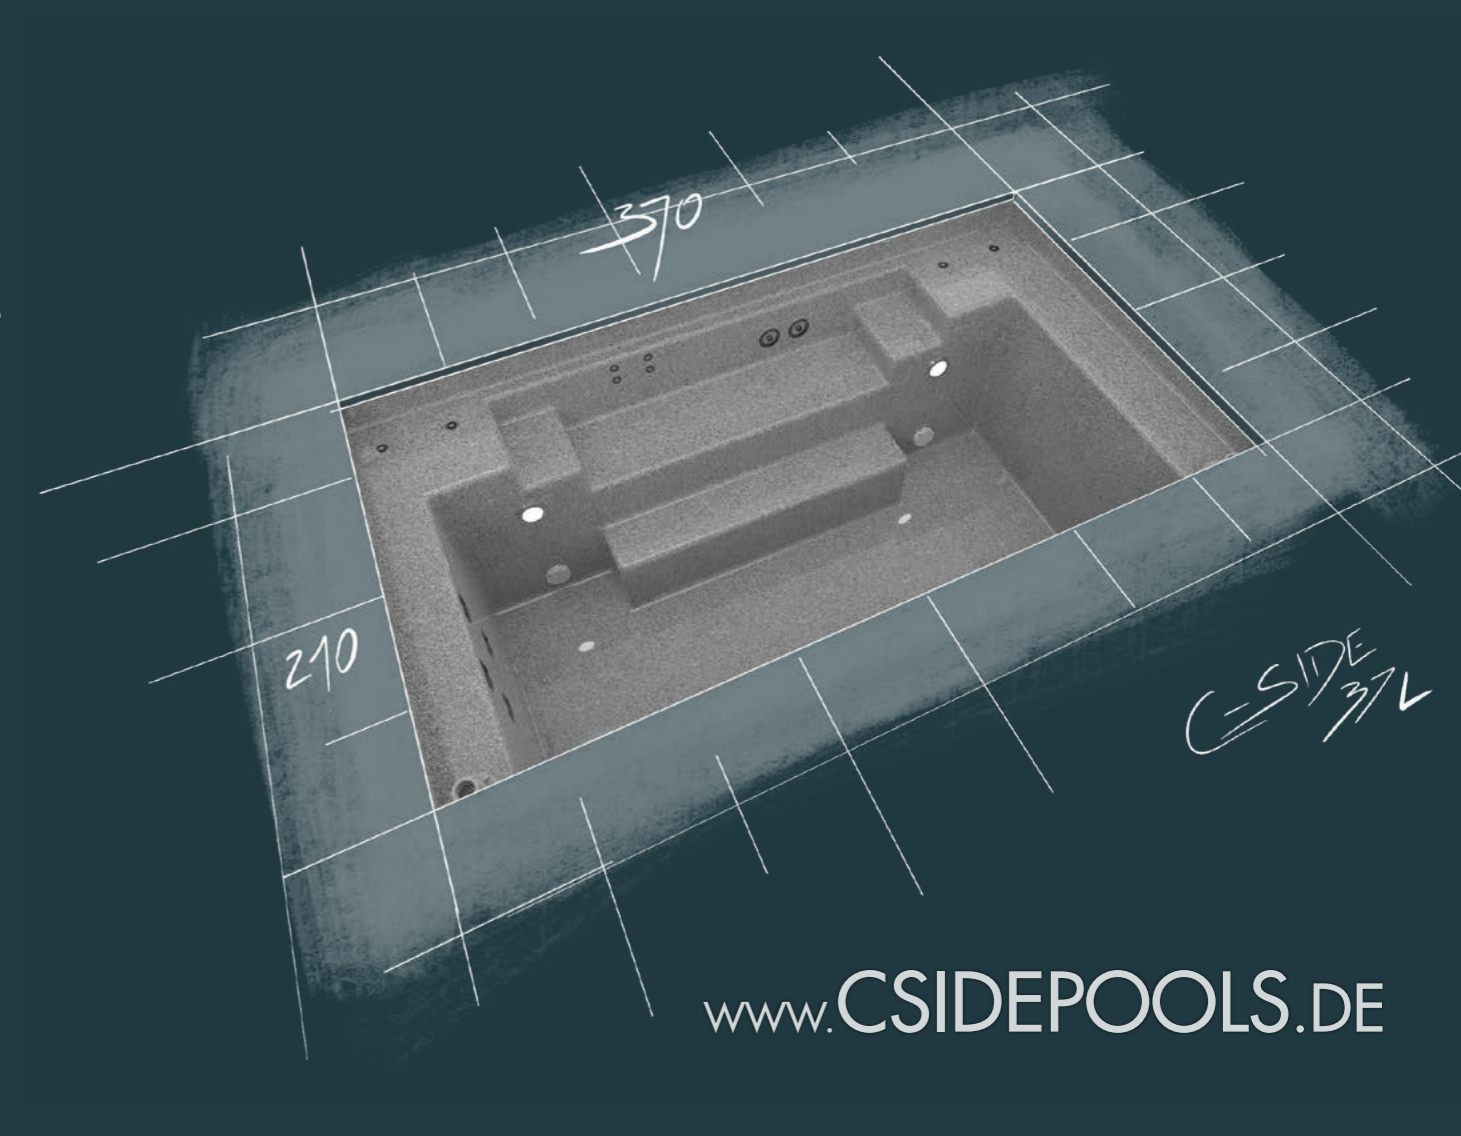

- MASSAGE SEATS
- 80 CM DEEP
- LUXURIOUS SEAT BENCH
- RELAXATION ZONES ON TWO SIDES OF THE POOL

DIMENSIONS	370 cm x 210 cm x 80 cm
CAPACITY	approx. 3.700 Litres
WEIGHT	approx. 230 kg

[www.CSIDEPOOLS.DE](http://www.CSIDEPOOLS.DE)

- MASSAGE SEATS
- AQUA WALKING FEATURE AVAILABLE WITH OUR OPTIONAL AQUA FUN MASSAGE SYSTEM
- POOL IS 127 CM DEEP FOR TOTAL IMMERSION
- SHALLOW WATER SEATING AREAS ON THE STAIRS

DIMENSIONS	370 cm x 210 cm x 127 cm
CAPACITY	approx. 6.200 Litres
WEIGHT	approx. 300 kg