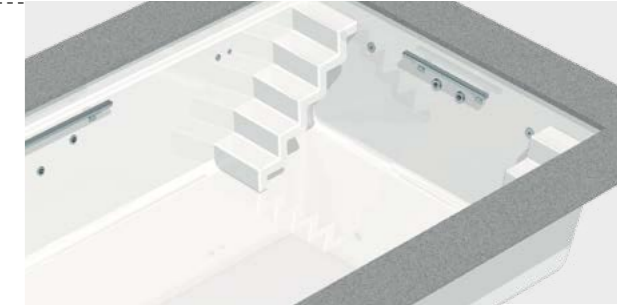

The "BARI" steps

More than just a southern Italian port city, "BARI" represents your individual design option. Comfortable stairs placed where you desire: whether it's at the front or on the long side. Enter your pool as you please – the possibilities are endless... it's pure sophistication!