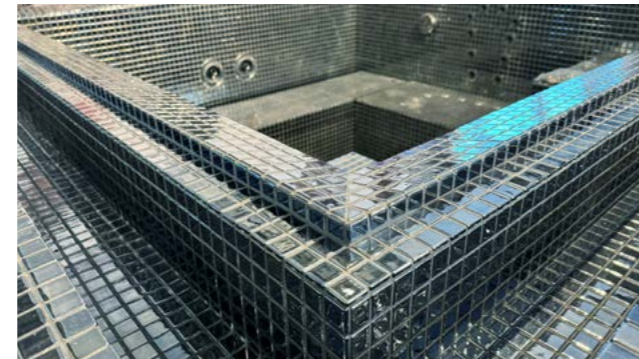

MLine MOSAIC WHIRLPOOLS

New in the RivieraPool programme - Customised MLine whirlpools!

Are you looking for a whirlpool with customised dimensions?

Our new MLine whirlpool system offers you the perfect solution: whether in a skimmer or overflow version, with or without an integrated roller shutter cover.

All MLine whirlpools have one thing in common: well thought-out and complete equipment that leaves nothing to be desired – the choice is yours. We produce your whirlpool tailor-made: give us your desired dimensions on a

sketch, choose your favourite mosaic from the wide range of renowned manufacturers Ezarri or Sicis. We will reply with a drawing and a quotation.

MLine whirlpools: Experience a variety of massage and bubble functions for maximum relaxation. Enjoy the unique aesthetics of the mosaic of your whirlpool every day.

MLine whirlpools: Well thought-out to the smallest detail, perfection in series ex works - and yet so individual.

The customised solution for your wellness area. Simply use the same mosaic for your shower or steam bath. It couldn't be more individual ...

Pool and whirlpool made from the same mosaic material. This is design at its highest level. And everything is securely covered at the touch of a button.