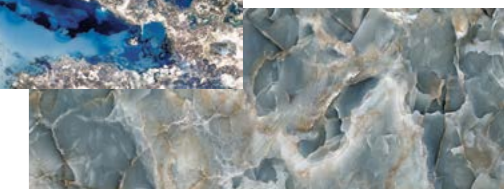

NEW: STRATO "VETRITE" - PORTABLE SPA & ART OBJECT

"VETRITE"
STRATO 2.1
216 x 216 x 92 cm

Further designs
can be found here:

The individual combination of glass design and whirlpool

The new and exclusive "Vetrite" glass collection from the renowned Italian glass mosaic manufacturer Sicis meets the modern Strato from Riviera Pool - an update in a class of its own.

The innovative "Vetrite" glass design material gives the spa a unique aesthetic.

As an illuminated art object, you can impressively showcase the Strato "Vetrite" 365 days a year... and also use it as a modern whirlpool. In a combination of traditional and modern production processes, glass is processed with a special formula of poly-

mers and metals. The result is unique panelling for indoor and outdoor use. In addition to around 50 designs - based on gemstones and volcanic rock presented in eye-catching chromatic effects - customised designs are available on request.

Pure individuality!

Some examples of glass design variations:

PETROLEUM