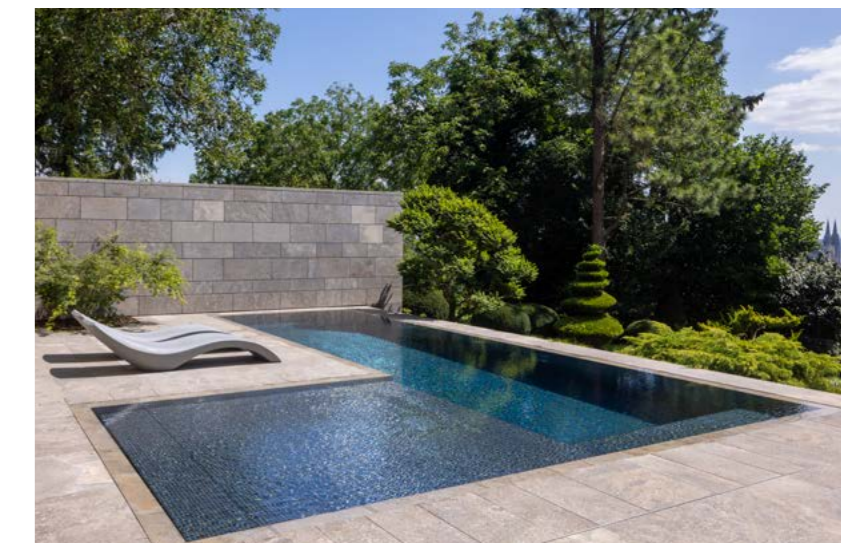

Prefabricated mosaic pools

Design, quality, and functionality in perfection, our key performance in our MLine series.

Tailor made, exactly as needed, individually equipped with a wide variety of optional equipment according to your wishes and finally tiled with a mosaic of your choice. The MLine series fulfils all your needs. Whether a 20-meter swimming channel, a classic swimming pool with dimensions according to your specifications or a bespoke whirlpool. Whether skimmer or overflow pool. Modern lighting concepts, acrylic glass panels, high-quality massage and counter-current systems, relaxation and lounging areas... the possibilities

are almost unlimited. We manufacture your dream pool individually and deliver the complete swimming pool in one piece-ready-made, including with mosaic from our factory. Our professional partner companies take care of the installation on site – quickly, smoothly, and perfectly.

MLine with WetLounge (special construction)