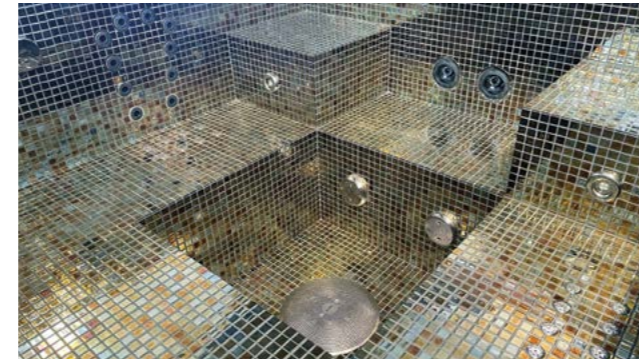

MLine MOSAIC WHIRLPOOLS

New in the RivieraPool programme - Customised MLine whirlpools!

Are you looking for a whirlpool with customised dimensions?

Our new MLine whirlpool system offers you the perfect solution: whether in a skimmer or overflow version, with or without an integrated roller shutter cover.

All MLine whirlpools have one thing in common: well thought-out and complete equipment that leaves nothing to be desired – the choice is yours. We produce your whirlpool tailor-made: give us your desired dimensions on a

sketch, choose your favourite mosaic from the wide range of renowned manufacturers Ezarri or Sicis. We will reply with a drawing and a quotation.

MLine whirlpools: Experience a variety of massage and bubble functions for maximum relaxation. Enjoy the unique aesthetics of the mosaic of your whirlpool every day.

MLine whirlpools: Well thought-out to the smallest detail, perfection in series ex works - and yet so individual.

The customised solution for your wellness area. Simply use the same mosaic for your shower or steam bath. It couldn't be more individual ...

Pool and whirlpool made from the same mosaic material. This is design at its highest level. And everything is securely covered at the touch of a button.