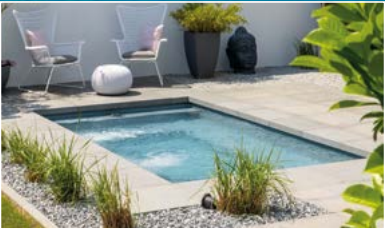

RivieraPool®
PREFABRICATED SWIMMING POOLS • WHIRLPOOLS