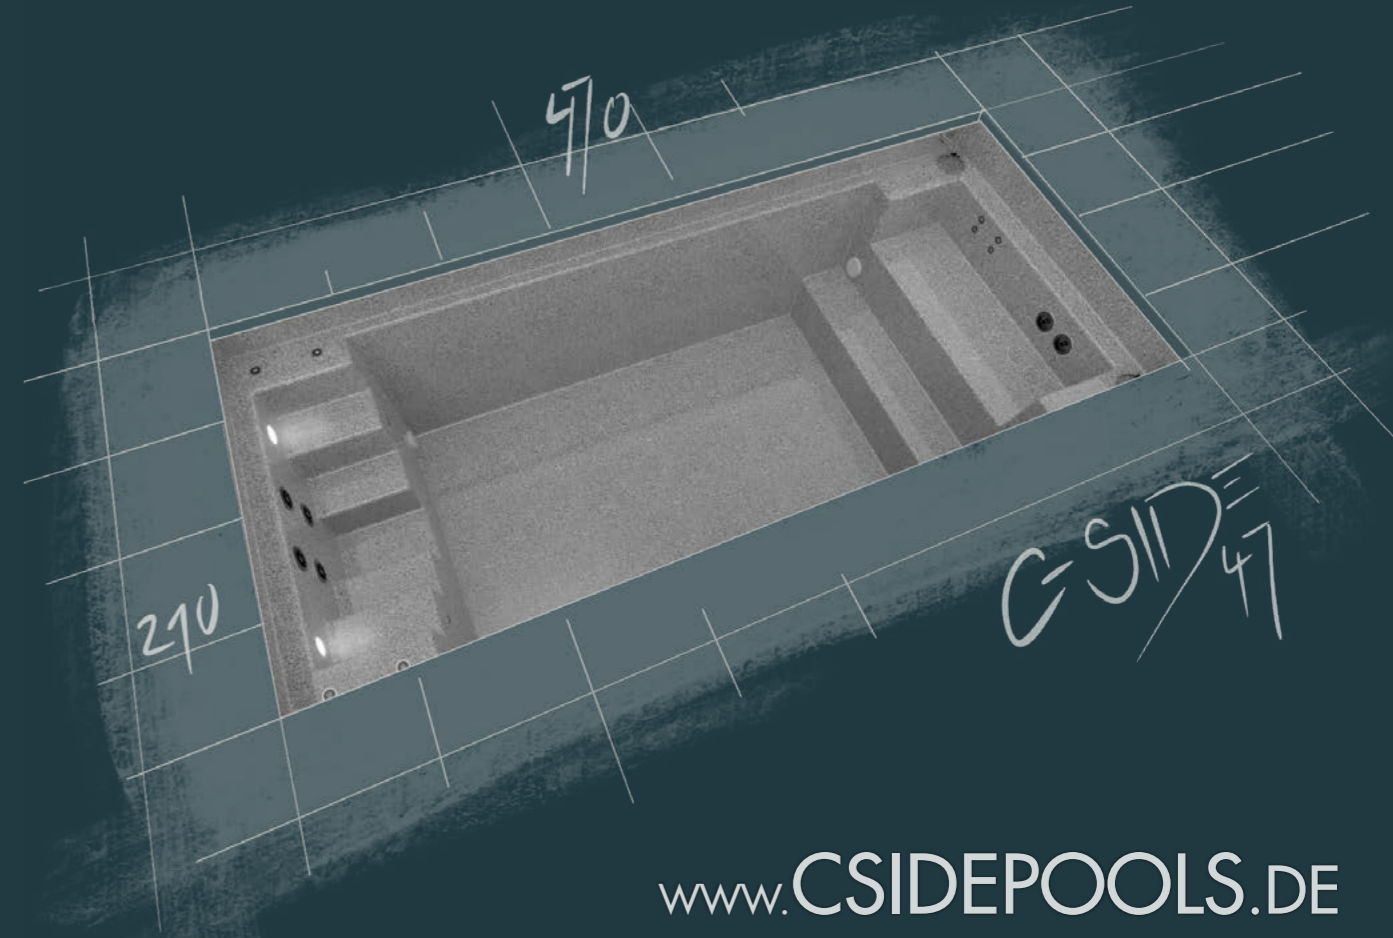

CSIDE 47

Experience sunbathing and swimming fun for the whole family right from the comfort of your own garden. Enjoy the cool, crisp, refreshing water as you lounge in comfort within your own little piece of paradise. Our CSIDE 47 offers subtle design that is sleek, chic, and stylish while also providing an unsurpassed ambience and elegance for you, your family, and your guests.

- MASSAGE SEATS
- AQUA FUN MASSAGE SYSTEM
- POOL IS 127 CM DEEP FOR TOTAL IMMERSION
- SHALLOW WATER SEATING AREAS ON THE STAIRS

DIMENSIONS	470 cm x 210 cm x 127 cm
CAPACITY	approx. 8.700 Litres
WEIGHT	approx. 500 kg