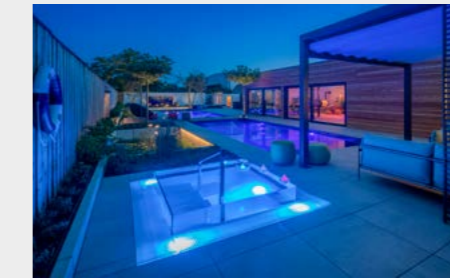

Contemporary, puristic design

The "IceCube" is a special kind of eye-catcher. With the help of an acrylic overflow edge, the pool looks like an ice cube. Blue LED lighting, in conjunction with sparkling air, creates a unique piece of art in the wellness area.

The overflow channel with the transparent overflow gutter is illuminated. Squared and reduced design - the new cold plunge pool perfectly matches contemporary sauna landscapes. Five steps lead into the water,

and the stainless steel handrail takes the sauna guest safely into the water. The underwater lighting ensures a beautiful ambience and also ensures safety at every step.

Straightforward and puristic: Cold Dip "IceCube", the new plunge pool, matches perfectly into modern sauna landscapes.