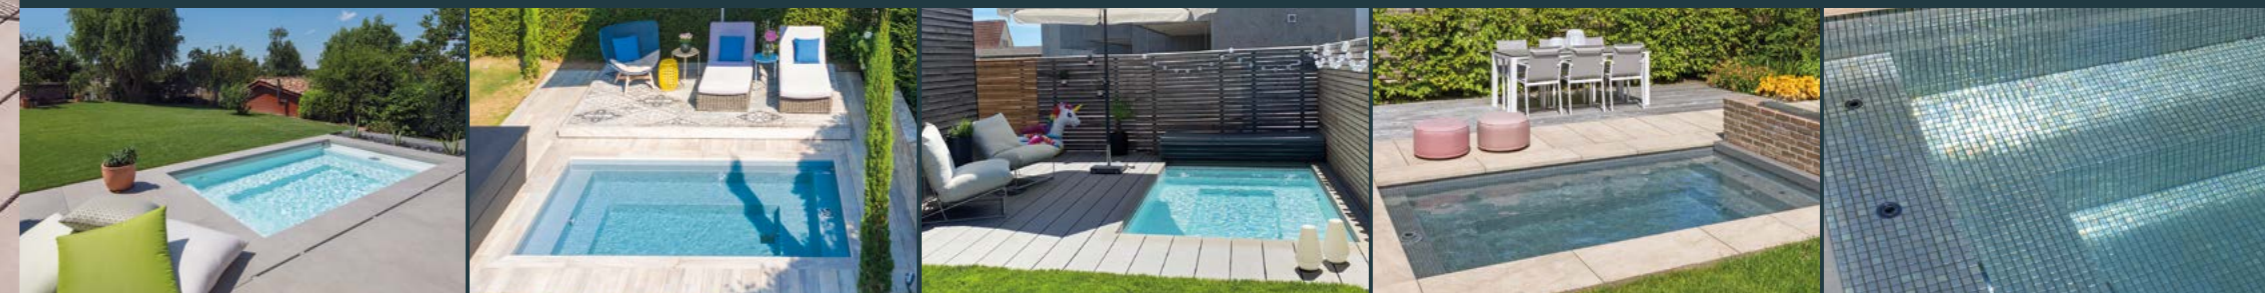

RivieraPool®