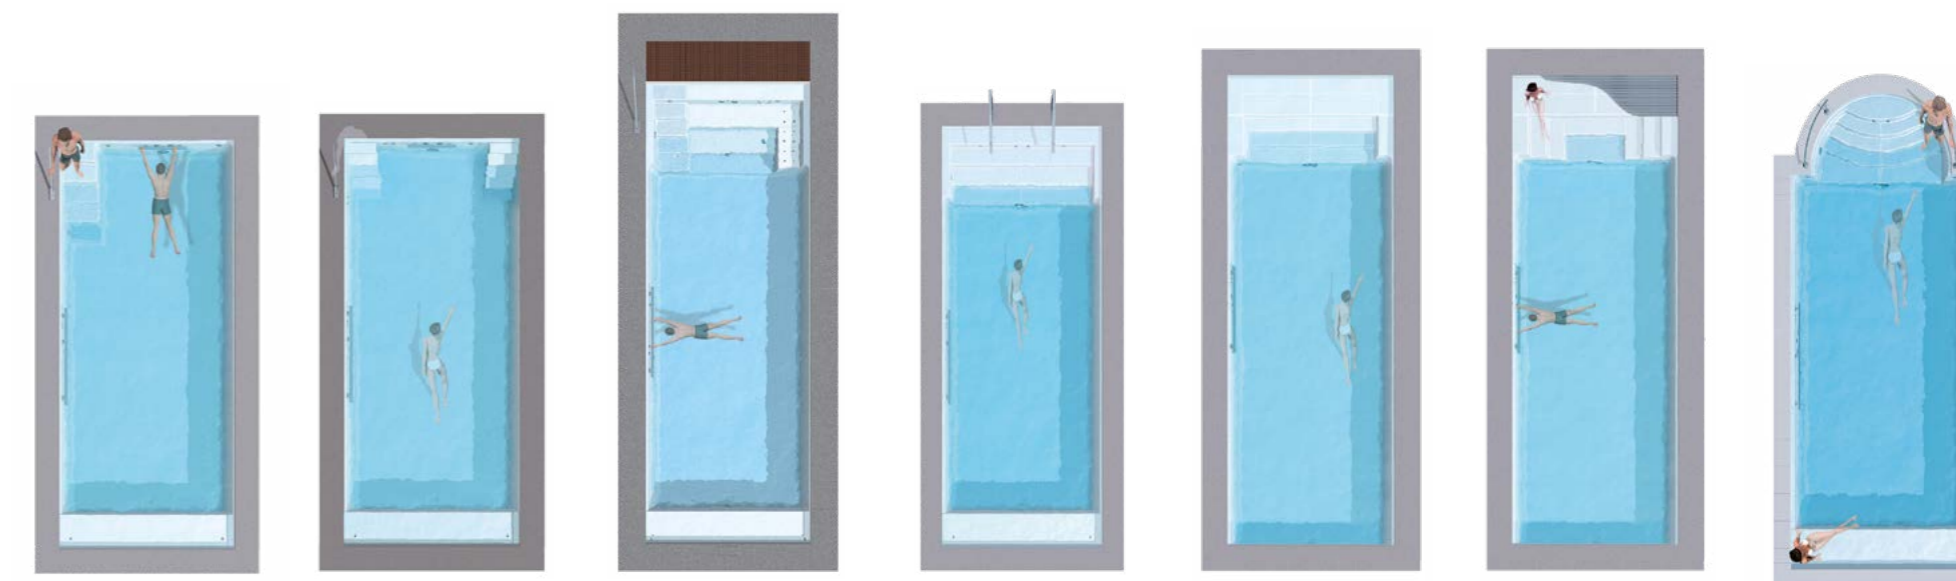

ANCONA*	BARI	MODENA	LINEAR*	LINEAR RS	LUGANO RS	ROM
5,50 x 2,70 m	5,50 x 3,20 m	5,50 x 2,70 m	6,90 x 3,20 m	7,75 x 3,70 m	7,75 x 3,70 m	7,45 x 3,70 m
6,50 x 3,20 m	6,50 x 3,20 m	7,25 x 3,20 m	7,90 x 3,20 m	8,75 x 3,70 m	8,75 x 3,70 m	8,45 x 3,70 m
8,00 x 3,20 m	6,00 x 3,70 m	8,25 x 3,20 m	7,40 x 3,70 m	9,75 x 3,70 m	9,75 x 3,70 m	9,45 x 3,70 m
10,00 x 3,20 m	7,00 x 3,70 m	7,75 x 3,70 m	8,40 x 3,70 m	10,75 x 3,70 m	10,75 x 3,70 m	10,45 x 3,70 m
8,00 x 3,70 m	9,00 x 3,70 m	8,75 x 3,70 m	9,40 x 3,70 m	11,75 x 3,70 m	11,75 x 3,70 m	11,45 x 3,70 m
10,00 x 3,70 m	10,00 x 3,70 m	9,75 x 3,70 m	10,40 x 3,70 m			XL: 11,40 x 4,70 m
		10,75 x 3,70 m	11,40 x 3,70 m			
		11,75 x 3,70 m	XL: 11,40 x 4,70 m			

*The following pools are also available with an overflow channel: ANCONA 370 Ü, LINEAR 370 Ü / 470 Ü

RivieraPool®