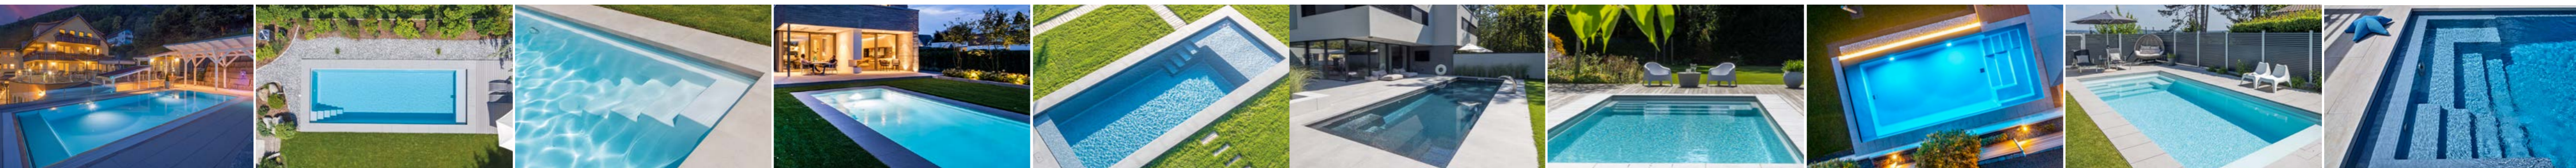

Five steps:
Chic and subtle

- 5 straight entry steps with an anti-slip profiled surface
- Maximum swimming length
- Minimalistic, timeless design
- Optional roller shutter systems available
- Available with factory-fitted glass mosaic finish on request (see illustration below right)

ANCONA D-Line

LENGTH X WIDTH

- 5,50 x 2,70 m
- 6,50 x 3,20 m
- 8,00 x 3,20 m
- 10,00 x 3,20 m
- 8,00 x 3,70 m
- 10,00 x 3,70 m

Elegant design,
high functionality

- Safe 6 entry steps with anti-slip profiled surface
- Comfortable seating and lounging areas
- Fitness-pool with optional massage and counter-current units
- Family pool
- Optional roller shutter systems available
- Available with factory-fitted glass mosaic finish on request (see illustration below left)

MODENA D-Line

LENGTH X WIDTH

- 5,50 x 2,70 m
- 7,25 x 3,20 m
- 8,25 x 3,20 m
- 7,75 x 3,70 m
- 8,75 x 3,70 m
- 9,75 x 3,70 m
- 10,75 x 3,70 m
- 11,75 x 3,70 m