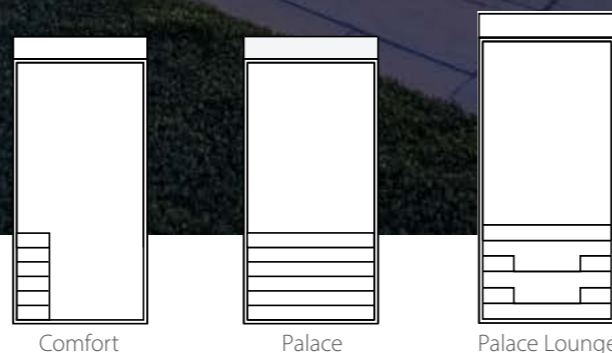

Please visit our website for additional information and examples.

www.rivierapool.com

RivieraPool®