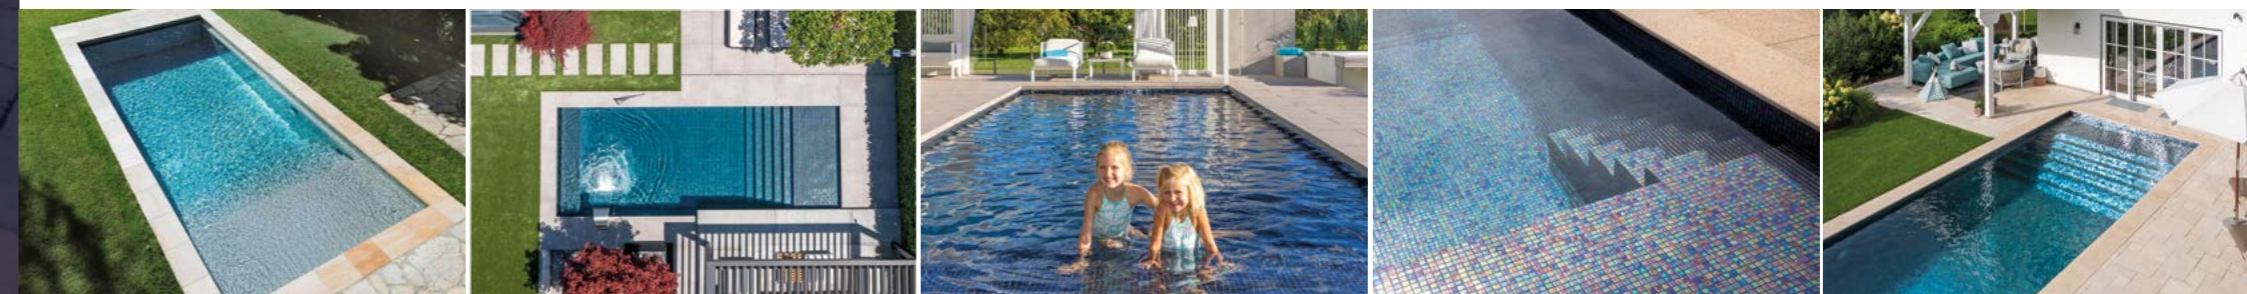

Please visit our website for additional information and examples.

www.rivierapool.com

RivieraPool®