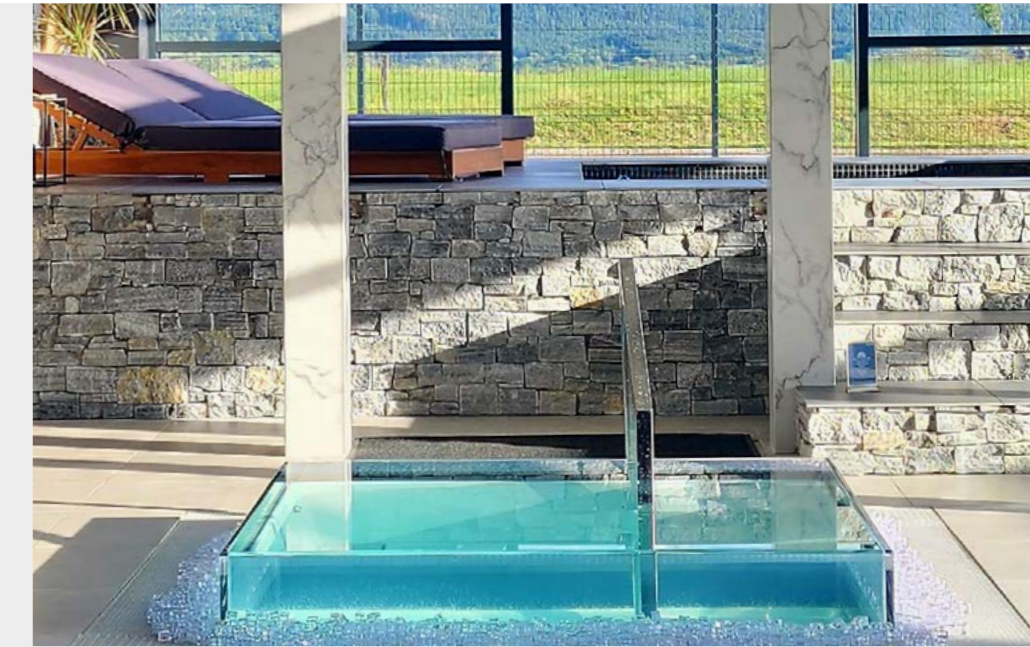

# ICE CUBE – THE ICE CUBE DESIGN PLUNGE POOL

## Contemporary, puristic design

The "IceCube" is a special kind of eye-catcher. With the help of an acrylic overflow edge, the pool looks like an ice cube. Blue LED lighting, in conjunction with sparkling air, creates a unique piece of art in the wellness area.

The overflow channel with the transparent overflow gutter is illuminated. Squared and reduced design - the new cold plunge pool perfectly matches contemporary sauna landscapes. Five steps lead into the water,

and the stainless steel handrail takes the sauna guest safely into the water. The underwater lighting ensures a beautiful ambience and also ensures safety at every step.

*Straightforward and puristic: Cold Dip "IceCube", the new plunge pool, matches perfectly into modern sauna landscapes.*