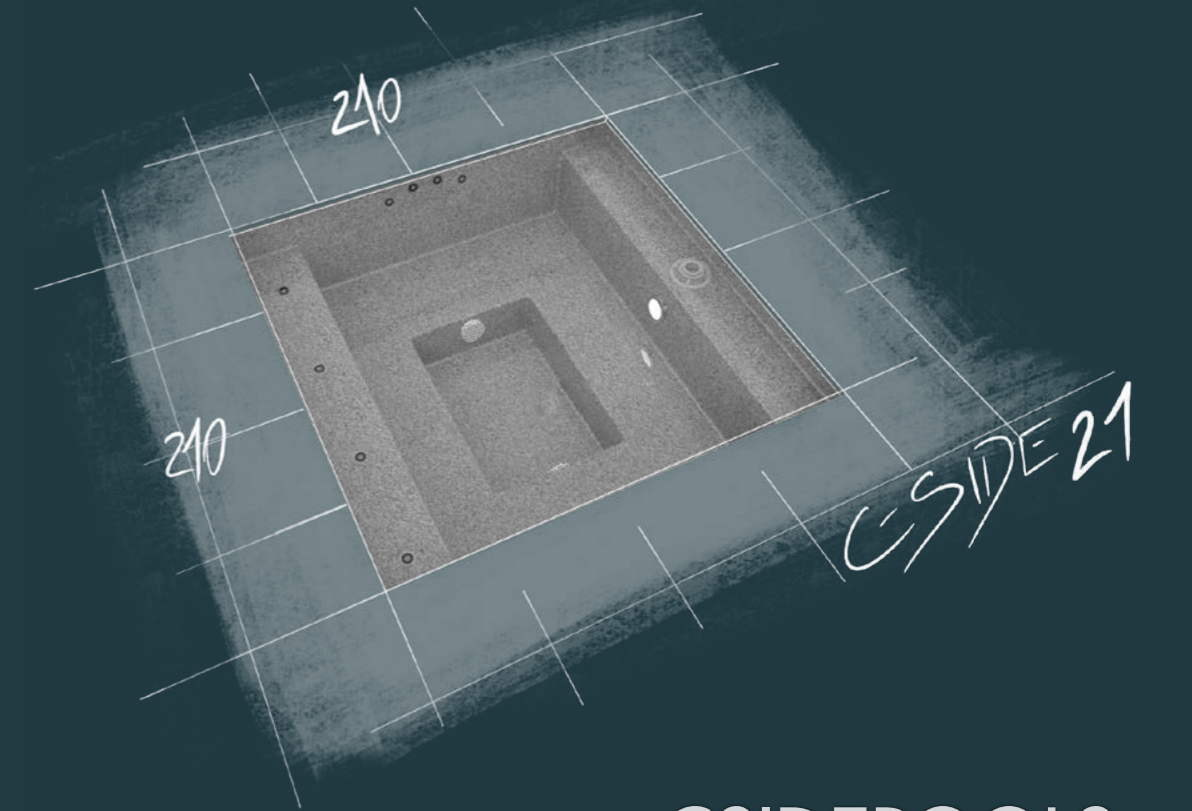

- MASSAGE SEATS
- 80 CM DEEP
- LUXURIOUS SEAT BENCH
- RELAXATION ZONES ON TWO SIDES OF THE POOL
- THE IDEAL SITTING POOL

DIMENSIONS	210 cm x 210 cm x 80 cm
CAPACITY	approx. 1.900 Litres
Weight	approx. 150 kg