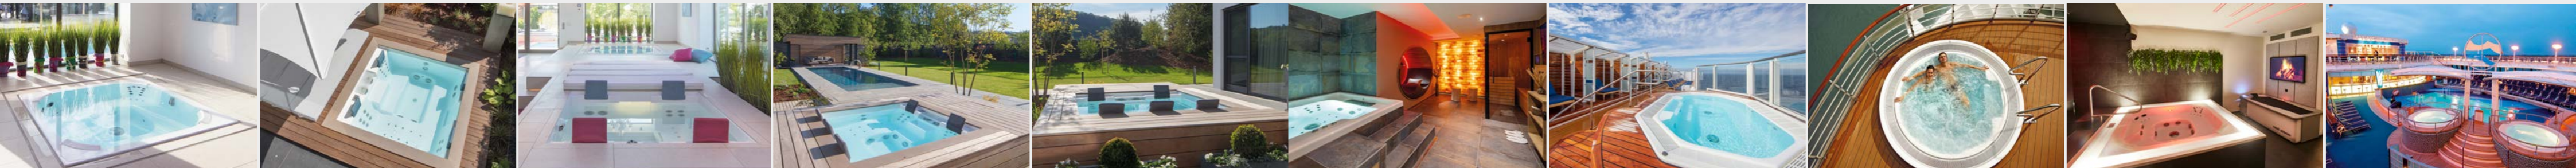

## RIVIERA PUBLIC SPAS

Our commercial inground spas and are perfectly designed to be integrated with your specific project.

These models are particularly designed for commercial situations. Manufactured according to DIN and "Made in Germany", they fulfil all European standards, perfect for an installation in hotels, fitness centres, and on cruise ships.

The high water level of these whirlpools makes them an excellent choice

in private and public wellness areas. The pools offer a large range of water massage systems and air massage systems.

*For more than 20 years, the Meyer Shipyard in Papenburg has trusted the quality of RivieraPool. Many cruise ships are equipped with our whirlpools.*

# ICE CUBE – THE ICE CUBE DESIGN PLUNGE POOL

## Contemporary, puristic design

The "IceCube" is a special kind of eye-catcher. With the help of an acrylic overflow edge, the pool looks like an ice cube. Blue LED lighting, in conjunction with sparkling air, creates a unique piece of art in the wellness area.