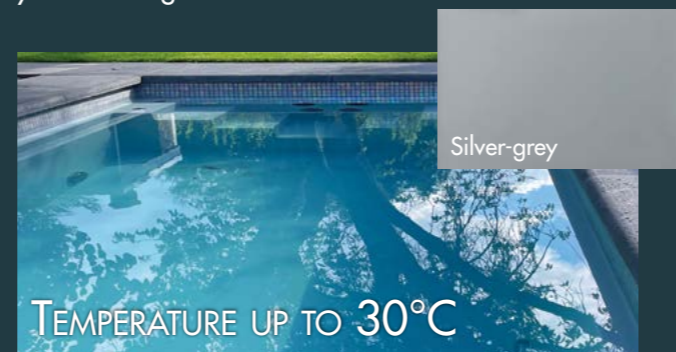

PAPYRUS

A chic, classic, and easy to maintain colour, Papyrus allows the crisp, clean lines and elegant design of your pool shine while the colour effortlessly blends in with the scenery. Transforming the colour of the water into a radiant blue, Papyrus complements almost any natural background or landscaping, and is the ideal companion for your backyard water garden.

Please request the original colour samples!