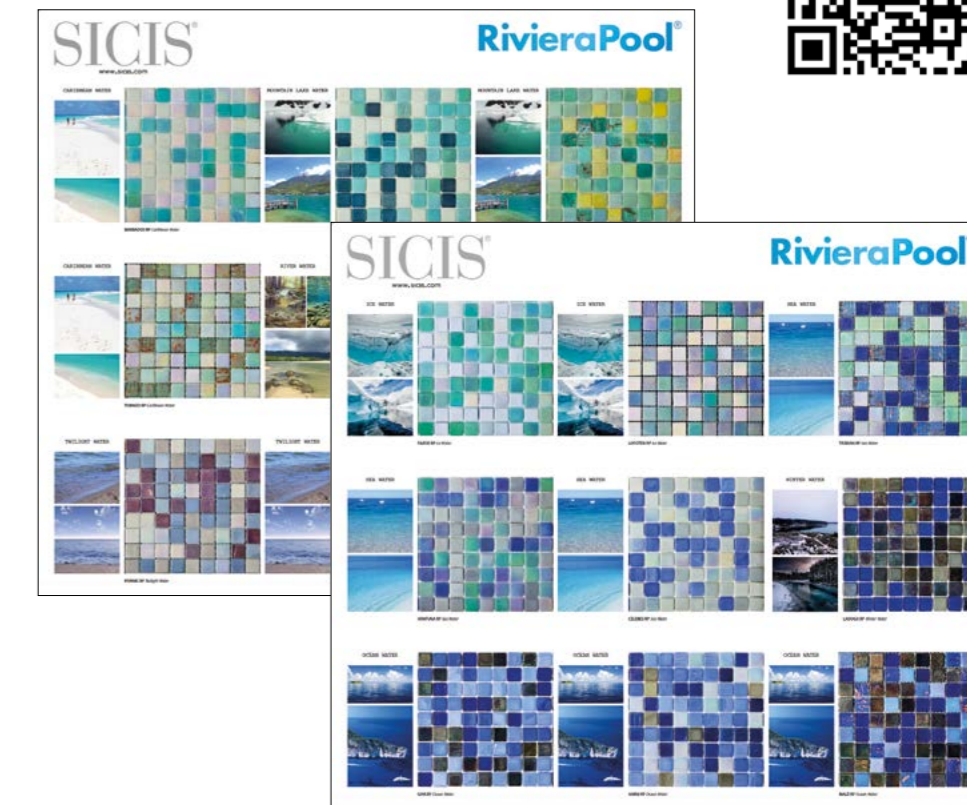

SICIS stands for mosaic craftsmanship at the highest level worldwide. We have made a pre-selection of colours for you to make it easier for you to choose. You can now choose

from 84 colours from the Murano Smalto, Iridium and Natural collections. In addition, you can choose from 18 colour blends produced exclusively for RivieraPool.

We can of course offer you other colours and collections on request. Sicis makes your design dreams come true...

A wide colour selection of mosaics as well as examples of the colour effect can be found under:

www.**SICIS**.com

84 colours from the following Sicis collections are available:

- *Murano Smalto*
- *Iridium*
- *Natural*

# Choose from the fascinating SICIS collections ...

Be inspired by 18 SICIS colour mixes produced

*exclusively for RivieraPool:*

Mosaic size: 15 x 15 mm

Other collections and colours on request (surcharge).