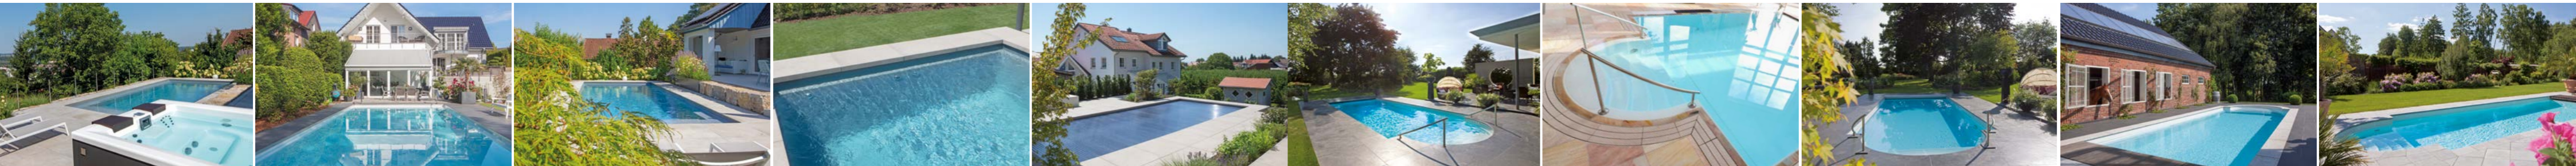

LUGANO RS D-Line

Versatile and stylish

- Modern design
- 2-sided access with 4 spacious steps
- Seating steps for 2 people
- Integrated roller shutter shaft in the entry step
- The top step serves as a shallow water area

LENGTH X WIDTH

- 7,75 x 3,70 m
- 8,75 x 3,70 m
- 9,75 x 3,70 m
- 10,75 x 3,70 m
- 11,75 x 3,70 m

Rom – Classic style and design

- Timeless design
- 5 steps with anti-slip profiled surface
- Elegant and simple
- Our classic design
- Optional roller shutter systems available

LENGTH X WIDTH

- 7,45 x 3,70 m
- 8,45 x 3,70 m
- 9,45 x 3,70 m
- 10,45 x 3,70 m
- 11,45 x 3,70 m