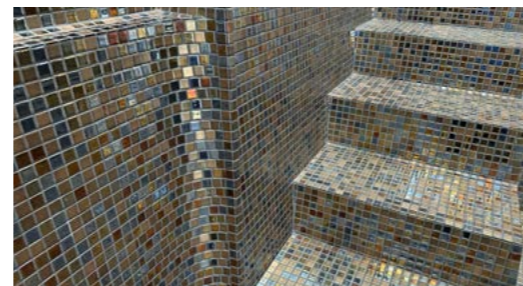

Ezarri is one of the most renowned European manufacturers of swimming pool mosaics - we have been working successfully with Ezarri for many years. The material is of very high quality and enables a wide range of design options.

CHOOSE FROM 5 COLLECTIONS:

The 'ZEN' series impresses with its natural stone look, while the 'Iridescent', 'Cocktail', 'Space' and 'METAL' series feature reflective, iridescent effects. This

gives your pool a whole new quality. We fit the DECORATIVE TILE in the factory with epoxy material as a tile adhesive and joint filler. The quality and durability have been tried and tested for decades. Frost-resistant and incredibly stable, much more durable than cementitious joints. And ingeniously easy to repair if something happens. This is how sustainable quality works!

All RivieraPool prefabricated pools can be COMPLETELY MOSAIC TILED in the factory on request. A visual and tactile highlight, permanently stable and sustainable thanks to the epoxy material. The pools are supplied with a transport safety device made of bolted beams and covered with a protective tarpaulin for a safe and clean transport.

A wide colour selection of mosaics as well as examples of the colour effect can be found under:

www.ezarri.com

Choose from 5 excellent series from Ezarri ...

Zen

Due to the printing process, the representation of the colour samples is not true to the original.

Cocktail

Iridescent

Metal

Space

Mosaic size: 25 x 25 mm

Other collections and colours on request (surcharge).

RivieraPool®