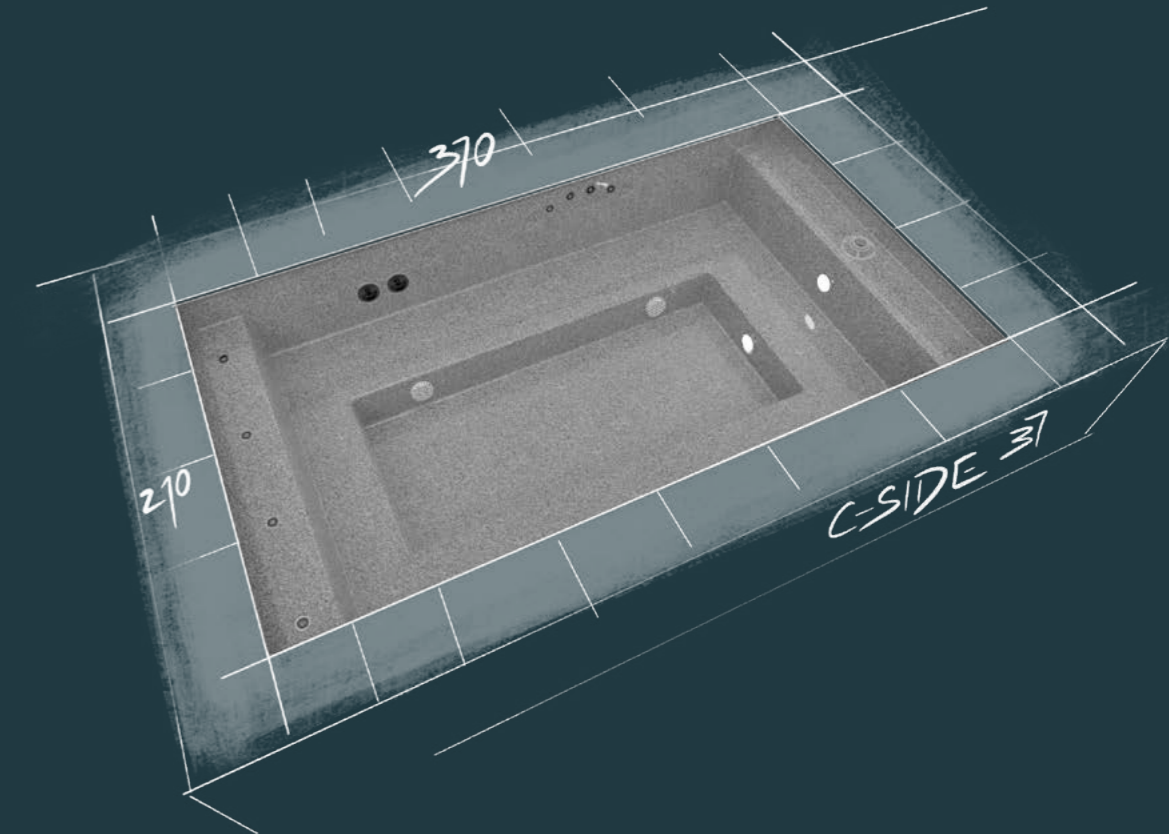

CSIDE 37

Transform a normal summer Sunday into a luxurious vacation day for the whole family, or turn an otherwise mild summer evening and a good glass of wine into your own lush and lavish personal oasis. Create an ambience of opulence and relaxation as you indulge in the soothing sounds of moving water and the refreshing feel of crystal-clear water gliding along your skin.

- MASSAGE SEATS
- 80 CM DEEP
- LUXURIOUS SEAT BENCH
- RELAXATION ZONES ON TWO SIDES OF THE POOL

DIMENSIONS	370 cm x 210 cm x 80 cm
CAPACITY	approx. 3.700 Litres
WEIGHT	approx. 230 kg

www.CSIDEPOOLS.DE