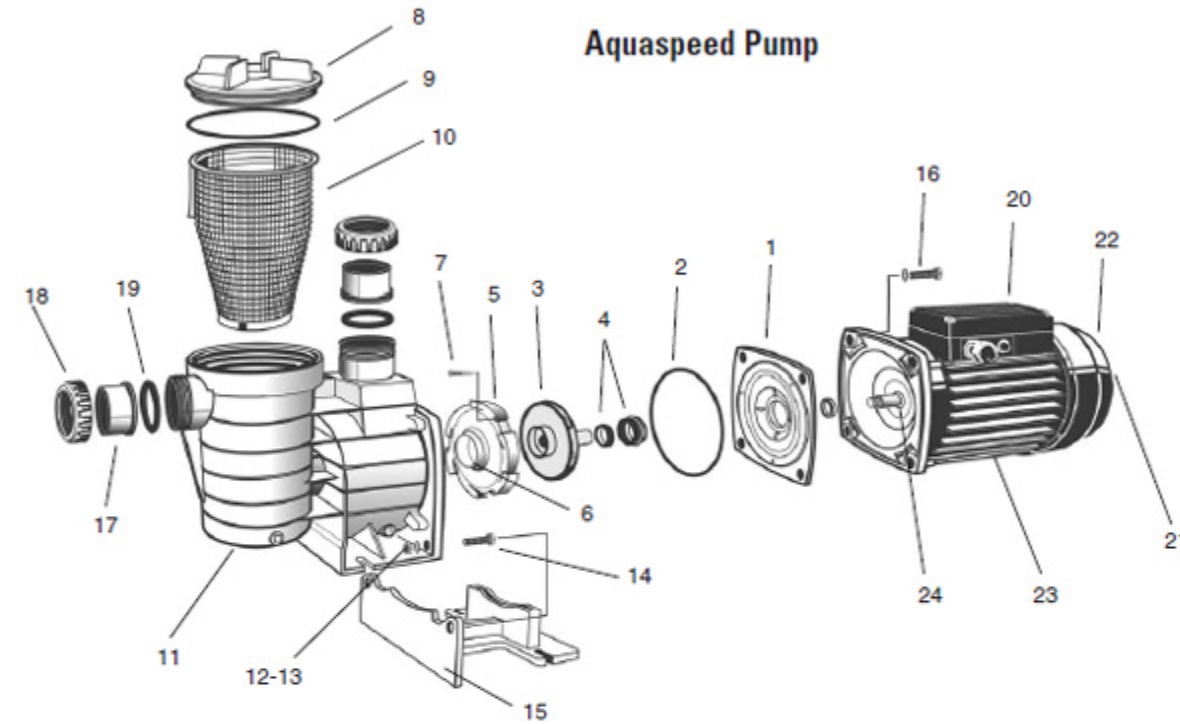

Pumps

Partner Line AS

Aquaspeed Pump

Product Information	Manufacturers Code	Item No:	Certikin Code	Product Description
		7	SPAQ32	Diffuser Screw 0.5HP - 2HP
		7	SPAQ32L	Diffuser Screw 2.5HP - 3.5HP
		8	SPAQ33	Strainer Lid
		9	SPAQ34	Strainer Lid 'O' Ring
		10	SPAQ35	Strainer Basket
		11	SPAQ36	Drain Plug
		12	SPAQ37	Foot M6 Nut - Stainless Steel
		13	SPAQ38	Foot M6 Washer - Stainless Steel
		14	SPAQ39	Foot M6 x 25mm Bolt - Stainless Steel
		15	SPAQ40	Pump Foot
		16	SPAQ41	Motor - Body Washer 10m x 30mm 0.5HP- 2.5HP Hex
		16	SPAQ42	Motor - Body Bolt 10m x 30mm 3HP Allen Key
		17	SPAQ16	Socket Union Adaptor 2"
		17	SPAQ16M	Socket Union Adaptor 63mm
		18	SPAQ15	Socket Union Nut
		19	SPAQ17	Socket Union 'O' ring
	CN014	20	SPMG01	Capacitor 0.5HP (14uF)
	CN020	20	SPMG02	Capacitor 0.75HP (20uF)
	CN025	20	SPMG03	Capacitor 1HP - 1.5HP (25uF)
			SPMG04	Capacitor 1.5HP 2 speed
	CN030	20	SPMG05	Capacitor 2HP (30uF), 2.5HP & 3HP
	VN071	21	SPMG06	Motor Fan 0.5HP - 0.75HP
	VN080	21	SPMG07	Motor Fan 1HP - 1.5HP
	VN090	21	SPMG08	Motor Fan 2HP, 2.5HP, 3HP & 3.5HP
	CV071	22	SPMG09	Fan Cover 0.5HP - 0.75HP
	CV080	22	SPMG10	Fan Cover 1HP - 1.5HP
	CV090	22	SPMG11	Fan Cover 2HP - 3.5HP
		23	SPAQM051	0.5HP Motor Only - Single Phase
		23	SPAQM071	0.75HP Motor Only - Single Phase
		23	SPAQM101	1HP Motor Only - Single Phase
		23	SPAQM151	1.5HP Motor Only - Single Phase
		23	SPAQM201	2HP Motor Only - Single Phase
		23	SPAQM301	3HP Motor Only - Single Phase
		23	SPAQM073	0.75HP Motor Only - Three Phase
		23	SPAQM103	1HP Motor Only - Three Phase
		23	SPAQM153	1.5HP Motor Only - Three Phase
		23	SPAQM203	2HP Motor Only - Three Phase
		24	SPAQM303	3HP Motor Only - Three Phase
		24	SPAQM353	3.5HP Motor Only - Three Phase
			SPAQW050	0.5HP Wet End
			SPAQW075	0.75HP Wet End
			SPAQW100	1HP Wet End
			SPAQW150	1.5HP Wet End
			SPAQW200	2HP Wet End
			SPAQW300	3HP Wet End
			SPAQM2151	1.5HP motor - One Phase